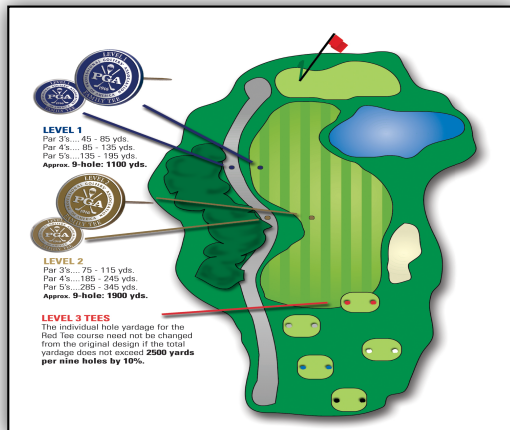

Family Tee **Blue** Slope/Rating: 58.1/99

Family Tee **Gold** Slope/Rating: 61.2/112

Sylvania Country Club Family Course

Jason Stuller, PGA
Head Professional

Steve Brown, GCSAA
Superintendent

The Family Course Program allows family members to play golf from appropriate yardages which builds confidence, enjoyment and the ability to maintain pace of play. For more information on the family course please visit www.uskidsgolf.com.

The Family Course Tees are located near the middle of each fairway and are located at their respective yardages. Distances are measured to the center of the green.

Par 3's - Blue Tees
Hole #6 - *Right of Cart Path*
Hole #9 - *Over Creek Short of Green*
Hole #10 - *Over Creek Short of Green*
Hole #14 - *Just After Cart Path Ends*

Par 3's - Gold Tees
Located on the Ladies Tee Boxes