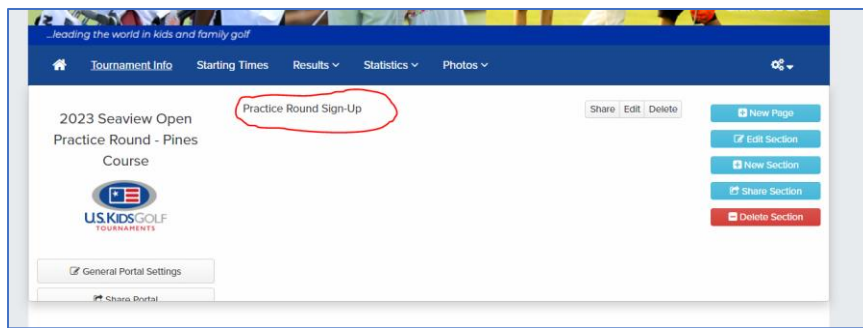

## Practice Round Sign-Up Instructions

**Notice to participants:** For this year's Jekyll Island Cup, your official practice round is included in your entry fee and your time must be reserved through our online tee time portal.

### Reserving a Tee Time

**Step 1:** Please click on the sign-up link for your player's age group.

| Course        | Age Groups  | Link to Book Practice Round Tee Time                    |
|---------------|---|---|
| Indian Mound  | Boys 12, Boys 11, Boys 8, Girls 12, Girls 9   | <a href="#">Practice Round Link – Indian Mound</a>      |
| Oleander      | Boys 10, Boys 9, Boys 7, Boys 6 & Under<br>Girls 11, Girls 10, Girls 8, Girls 7 & Under | <a href="#">Practice Round Link - Oleander</a>          |
| King & Prince | Boys 13-14, Girls 13-14   | <a href="#">Practice Round Link – King &amp; Prince</a> |

**Step 2:** The link will take you to the sign-up page seen below. To select your practice round tee time, please select **Starting Times** and then click on **Practice Round Sign-Up**.

**EXAMPLE:**

**Step 3: Type in your player's name and date of birth (M/D/YYYY). Once that player is selected click next. Example: 5/6/2015 (Month and Day are the exact digit, June = 6 for example, not 06)**

The screenshot shows the 'Tee Time Registration' form. It includes a dropdown menu for selecting a player (currently showing 'George Aoun'), a birthdate input field (showing '8/18/2010'), and a 'Next' button. Below the form, there is a section for 'Round 1 Open for Tee Times' with a note that 'Signup closes on August 30 at 11:59 PM'. A table below shows the available tee times for the 'Seaview Resort - Pines Course'.