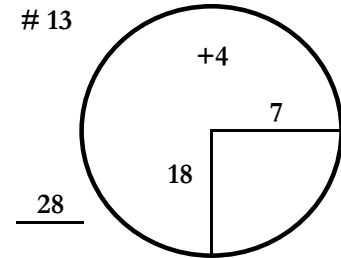

## Glenmarie Golf & Country Club

TOURNAMENT: Malaysian Championship 2024

COURSE: Garden Course

ROUND: 3rd

DATE: Thursday

March 7, 2024

HOLE PLACEMENTS ARE MEASURED IN YARDS