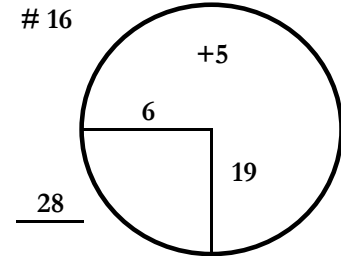

## Glenmarie Golf & Country Club

TOURNAMENT: Malaysian Championship 2024

COURSE: Garden Course

ROUND: 3rd

DATE: Thursday

March 7, 2024

HOLE PLACEMENTS ARE MEASURED IN YARDS