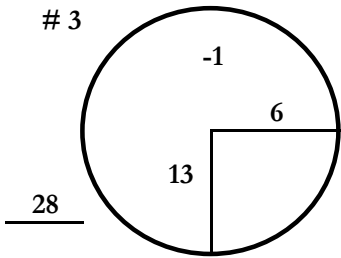

## Glenmarie Golf & Country Club

TOURNAMENT: Malaysian Championship 2024

COURSE: Garden Course

ROUND: 3rd

DATE: Thursday

March 7, 2024

HOLE PLACEMENTS ARE MEASURED IN YARDS