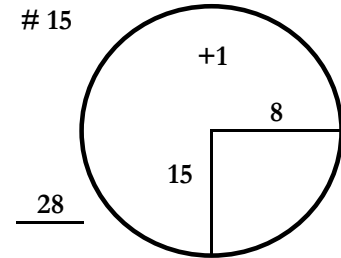

## Glenmarie Golf & Country Club

TOURNAMENT: Malaysian Championship 2024

COURSE: Garden Course

ROUND: 3rd

DATE: Thursday

March 7, 2024

HOLE PLACEMENTS ARE MEASURED IN YARDS