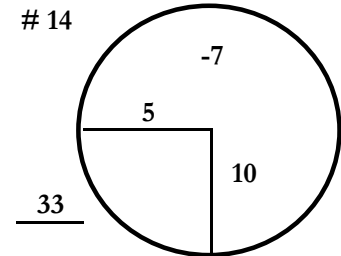

## Glenmarie Golf & Country Club

TOURNAMENT: Malaysian Championship 2024

COURSE: Garden Course

ROUND: 3rd

DATE: Thursday

March 7, 2024

HOLE PLACEMENTS ARE MEASURED IN YARDS