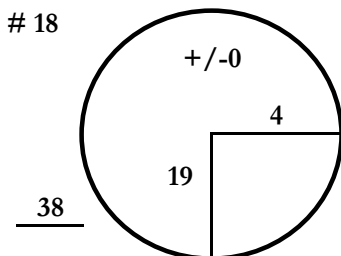

## Glenmarie Golf & Country Club

TOURNAMENT: Malaysian Championship 2024

COURSE: Garden Course

ROUND: 3rd

DATE: Thursday

March 7, 2024

HOLE PLACEMENTS ARE MEASURED IN YARDS