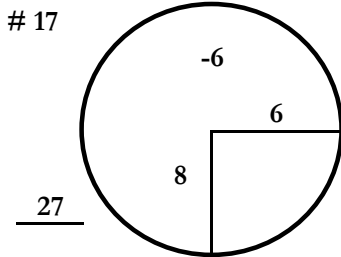

## Glenmarie Golf & Country Club

TOURNAMENT: Malaysian Championship 2024

COURSE: Garden Course

ROUND: 3rd

DATE: Thursday

March 7, 2024

HOLE PLACEMENTS ARE MEASURED IN YARDS