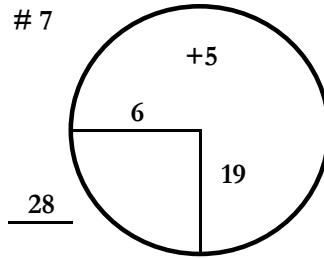

## Glenmarie Golf & Country Club

TOURNAMENT: Malaysian Championship 2024

COURSE: Garden Course

ROUND: 3rd

DATE: Thursday

March 7, 2024

HOLE PLACEMENTS ARE MEASURED IN YARDS