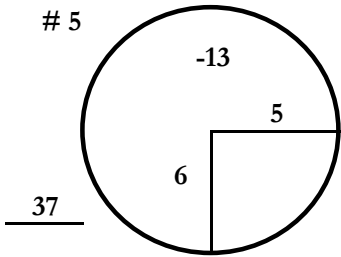

## Glenmarie Golf & Country Club

TOURNAMENT: Malaysian Championship 2024

COURSE: Garden Course

ROUND: 3rd

DATE: Thursday

March 7, 2024

HOLE PLACEMENTS ARE MEASURED IN YARDS