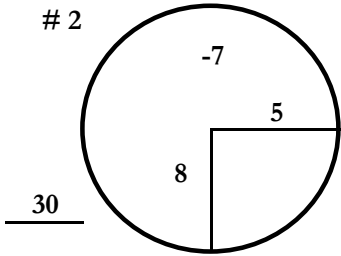

## Glenmarie Golf & Country Club

TOURNAMENT: Malaysian Championship 2024

COURSE: Garden Course

ROUND: 3rd

DATE: Thursday

March 7, 2024

HOLE PLACEMENTS ARE MEASURED IN YARDS