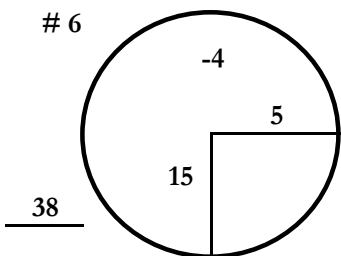

## Glenmarie Golf & Country Club

TOURNAMENT: Malaysian Championship 2024

COURSE: Garden Course

ROUND: 3rd

DATE: Thursday

March 7, 2024

HOLE PLACEMENTS ARE MEASURED IN YARDS