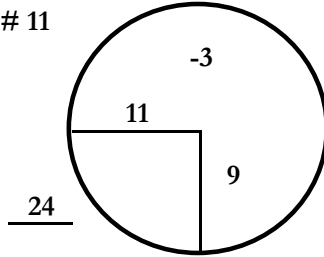

## Glenmarie Golf & Country Club

TOURNAMENT: Malaysian Championship 2024

COURSE: Garden Course

ROUND: 3rd

DATE: Thursday

March 7, 2024

HOLE PLACEMENTS ARE MEASURED IN YARDS