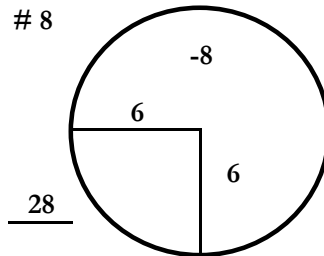

## Glenmarie Golf & Country Club

TOURNAMENT: Malaysian Championship 2024

COURSE: Garden Course

ROUND: 3rd

DATE: Thursday

March 7, 2024

HOLE PLACEMENTS ARE MEASURED IN YARDS