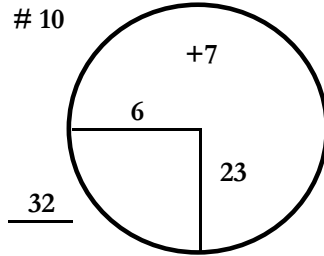

## Glenmarie Golf & Country Club

TOURNAMENT: Malaysian Championship 2024

COURSE: Garden Course

ROUND: 3rd

DATE: Thursday

March 7, 2024

HOLE PLACEMENTS ARE MEASURED IN YARDS