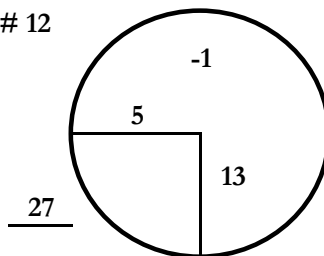

## Glenmarie Golf & Country Club

TOURNAMENT: Malaysian Championship 2024

COURSE: Garden Course

ROUND: 3rd

DATE: Thursday

March 7, 2024

HOLE PLACEMENTS ARE MEASURED IN YARDS