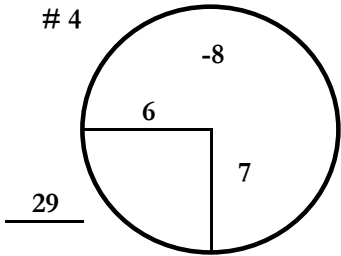

## Glenmarie Golf & Country Club

TOURNAMENT: Malaysian Championship 2024

COURSE: Garden Course

ROUND: 3rd

DATE: Thursday

March 7, 2024

HOLE PLACEMENTS ARE MEASURED IN YARDS