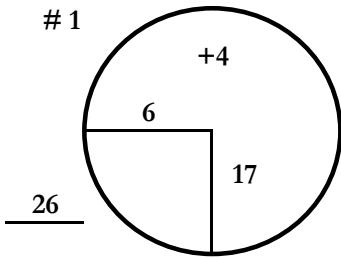

## Glenmarie Golf & Country Club

TOURNAMENT: Malaysian Championship 2024

COURSE: Garden Course

ROUND: 3rd

DATE: Thursday

March 7, 2024

HOLE PLACEMENTS ARE MEASURED IN YARDS